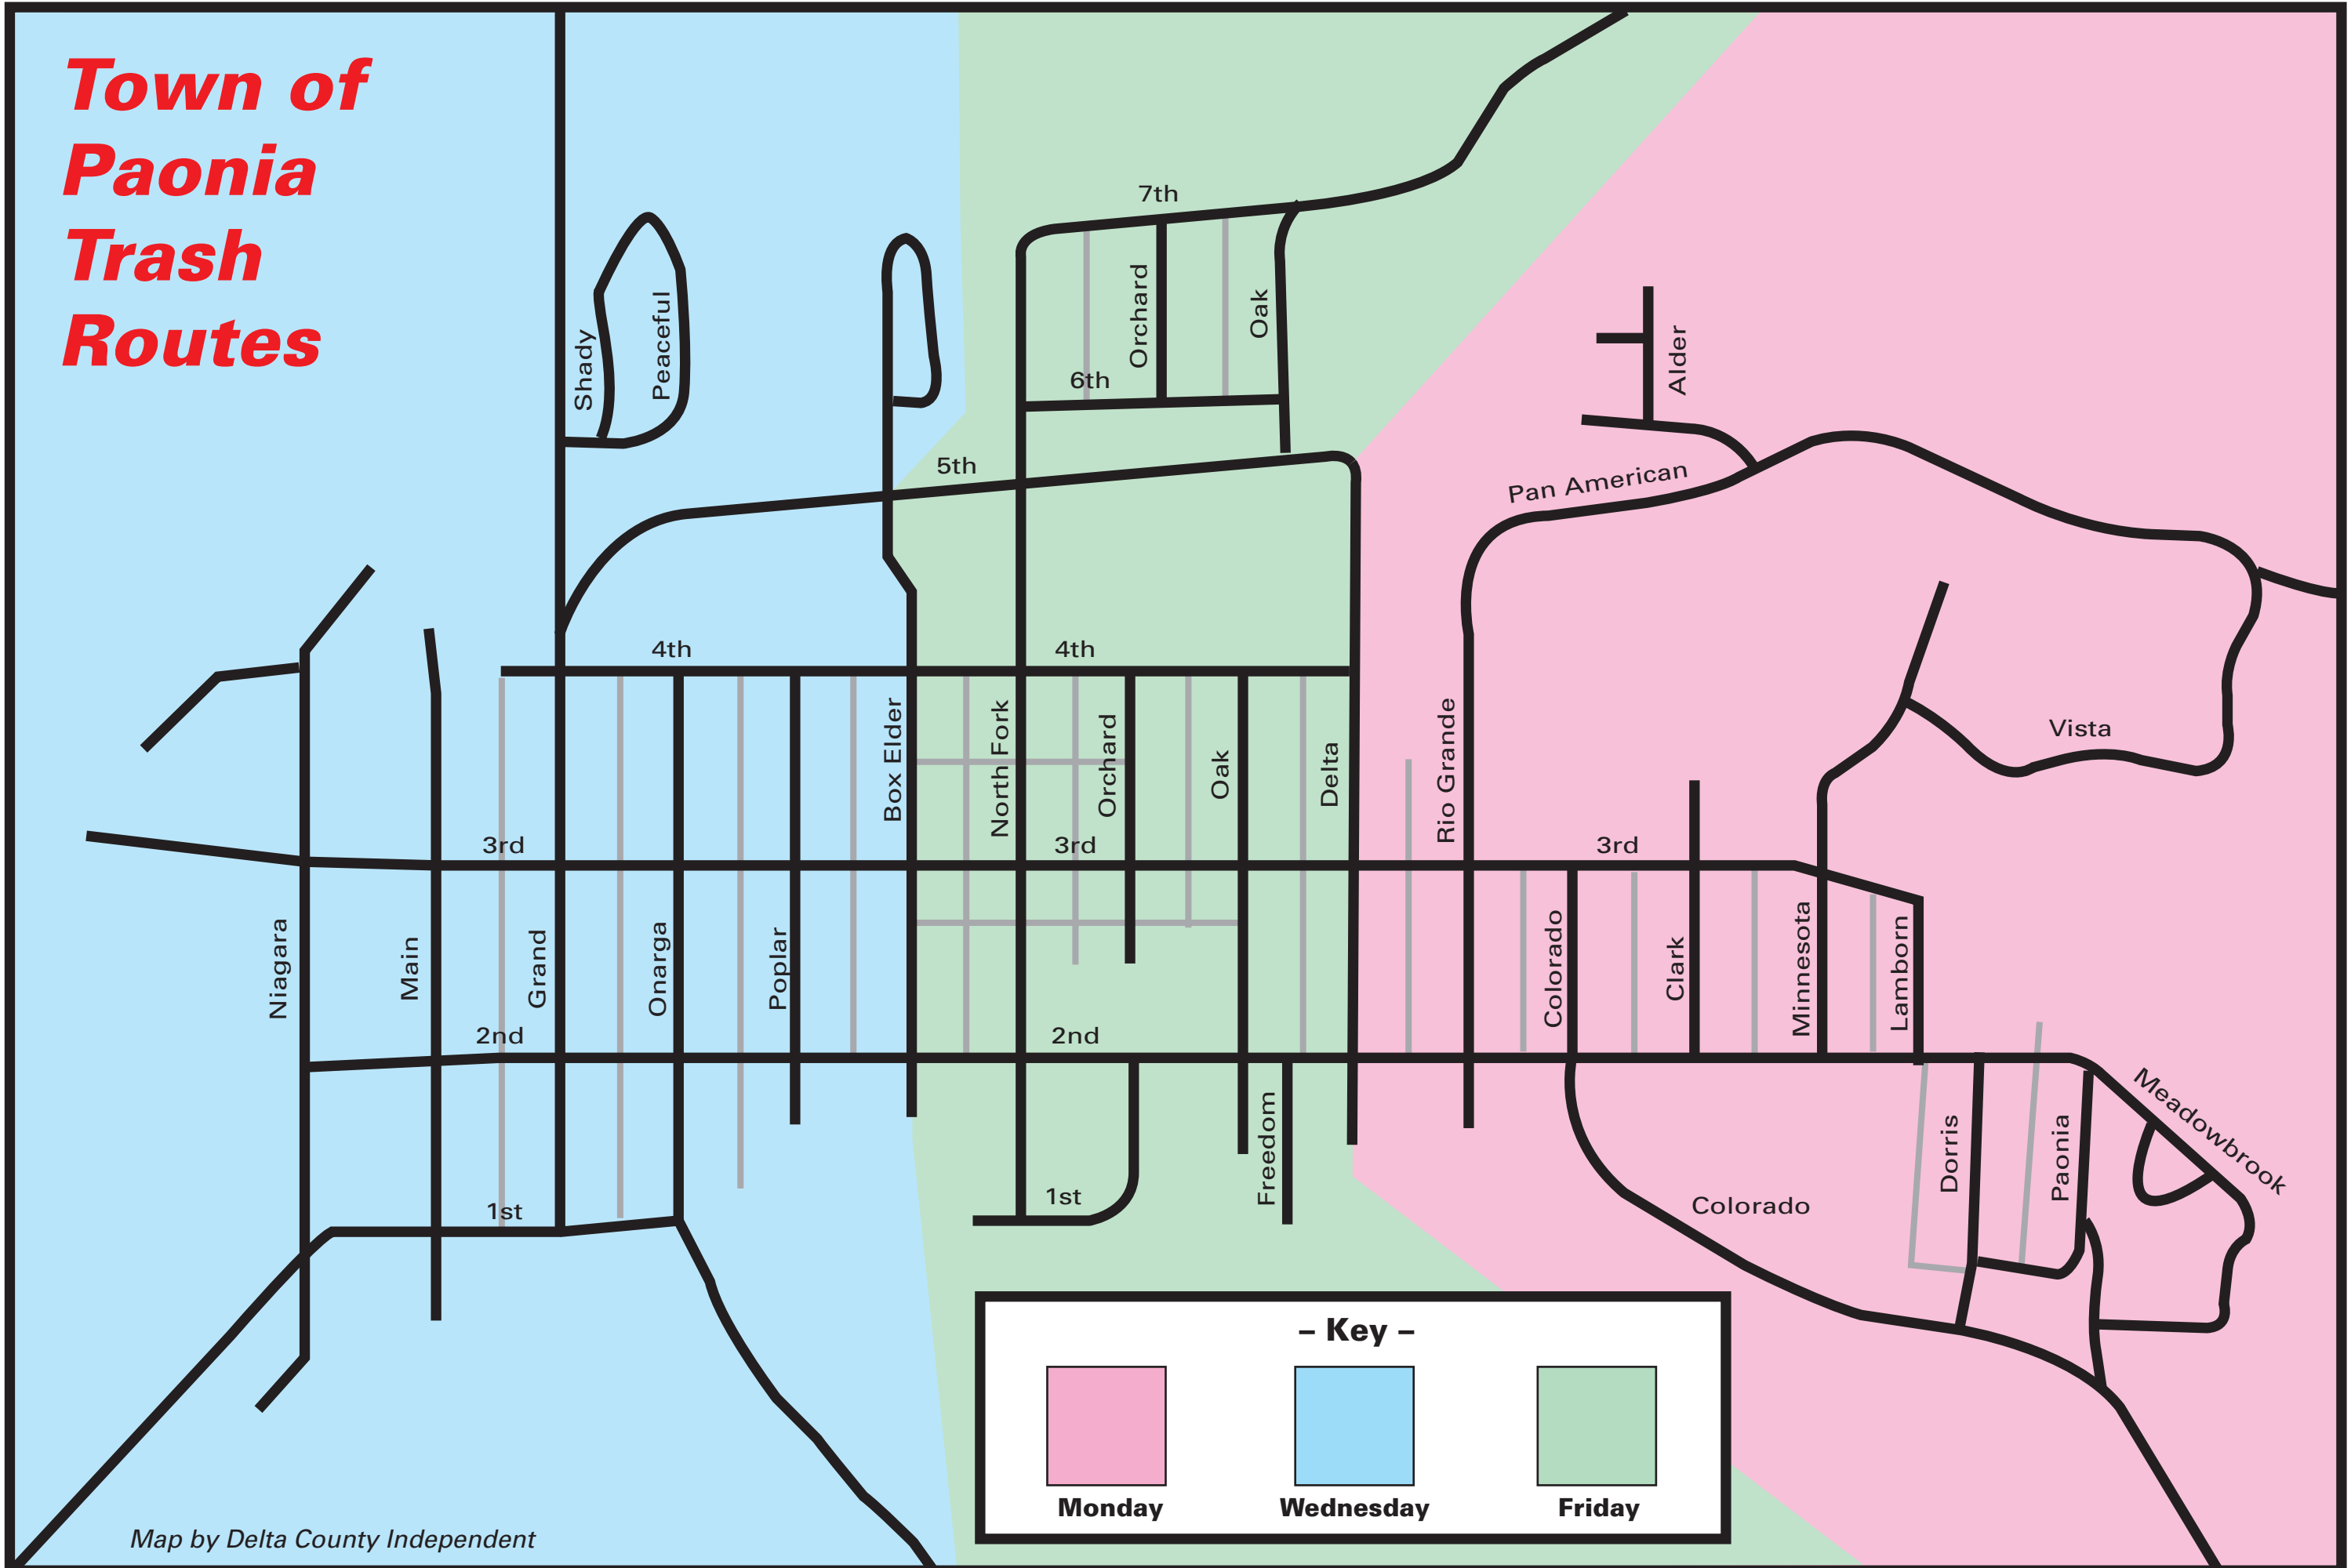

Town of Paonia Trash Routes

- Key -

		
Monday	Wednesday	Friday